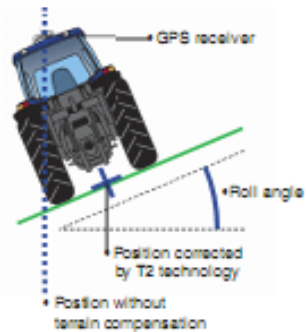

EZ-Steer 500

- Simple and portable hands-free farming
- Fits more than 1000 vehicle models
- Option Foot Switch to Engage
- You can relax and focus on other tasks
- T2 Terrain Compensation Technology

Starting at **\$3495** including **Foot Switch**