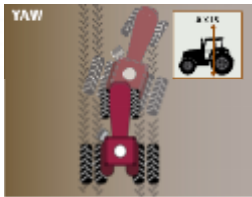

AutoPilot Steering

- Directly controls vehicle hydraulic steering
- Extends your operating hours with incredible precision
- More than 700 vehicle makes and models
- Compatible with most Guidance Patterns
- T3 TERRAIN COMPENSATION TECHNOLOGY